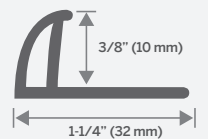

OLD

CT1060

Several rigid vinyl colors available to complement today's tile styles!

BGE

BLK

BON

GRY

WHT